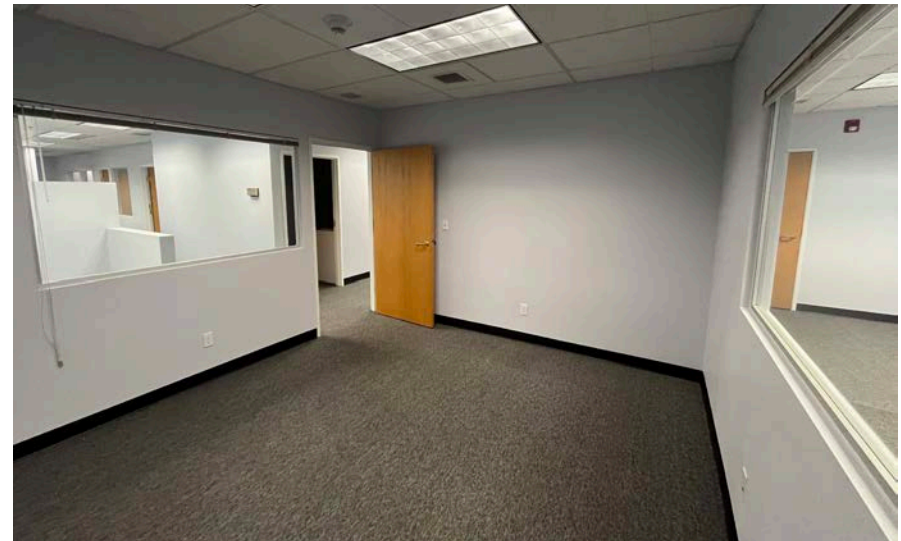

alan@eebcre.com

**Jackson
Seubert**

jackson@eebcre.com

(541) 345-4860

101 East Broadway
Suite #101
Eugene, OR 97401

Licensed in the
State of Oregon.

Space Highlights

- Approximately 1,250 square feet on the second floor of Oakway Center
- Semi-open office space with break room and four (4) private offices
- Second floor space is fully accessible with elevator access
- \$1.45 per square foot, per month, fully serviced