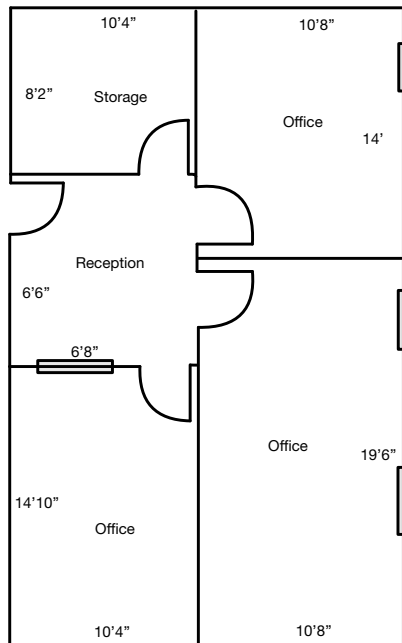

alan@eebcre.com

**Jackson
Seubert**

jackson@eebcre.com

(541) 345-4860

101 East Broadway
Suite #101
Eugene, OR 97401

Licensed in the
State of Oregon.

Space Highlights

- Approximately 770 square feet on the second floor of Oakway Center
- Small reception area, three (3) large offices, and a large storage/copy room
- Second floor space is fully accessible with elevator access
- \$1.45 per square foot, per month, fully serviced