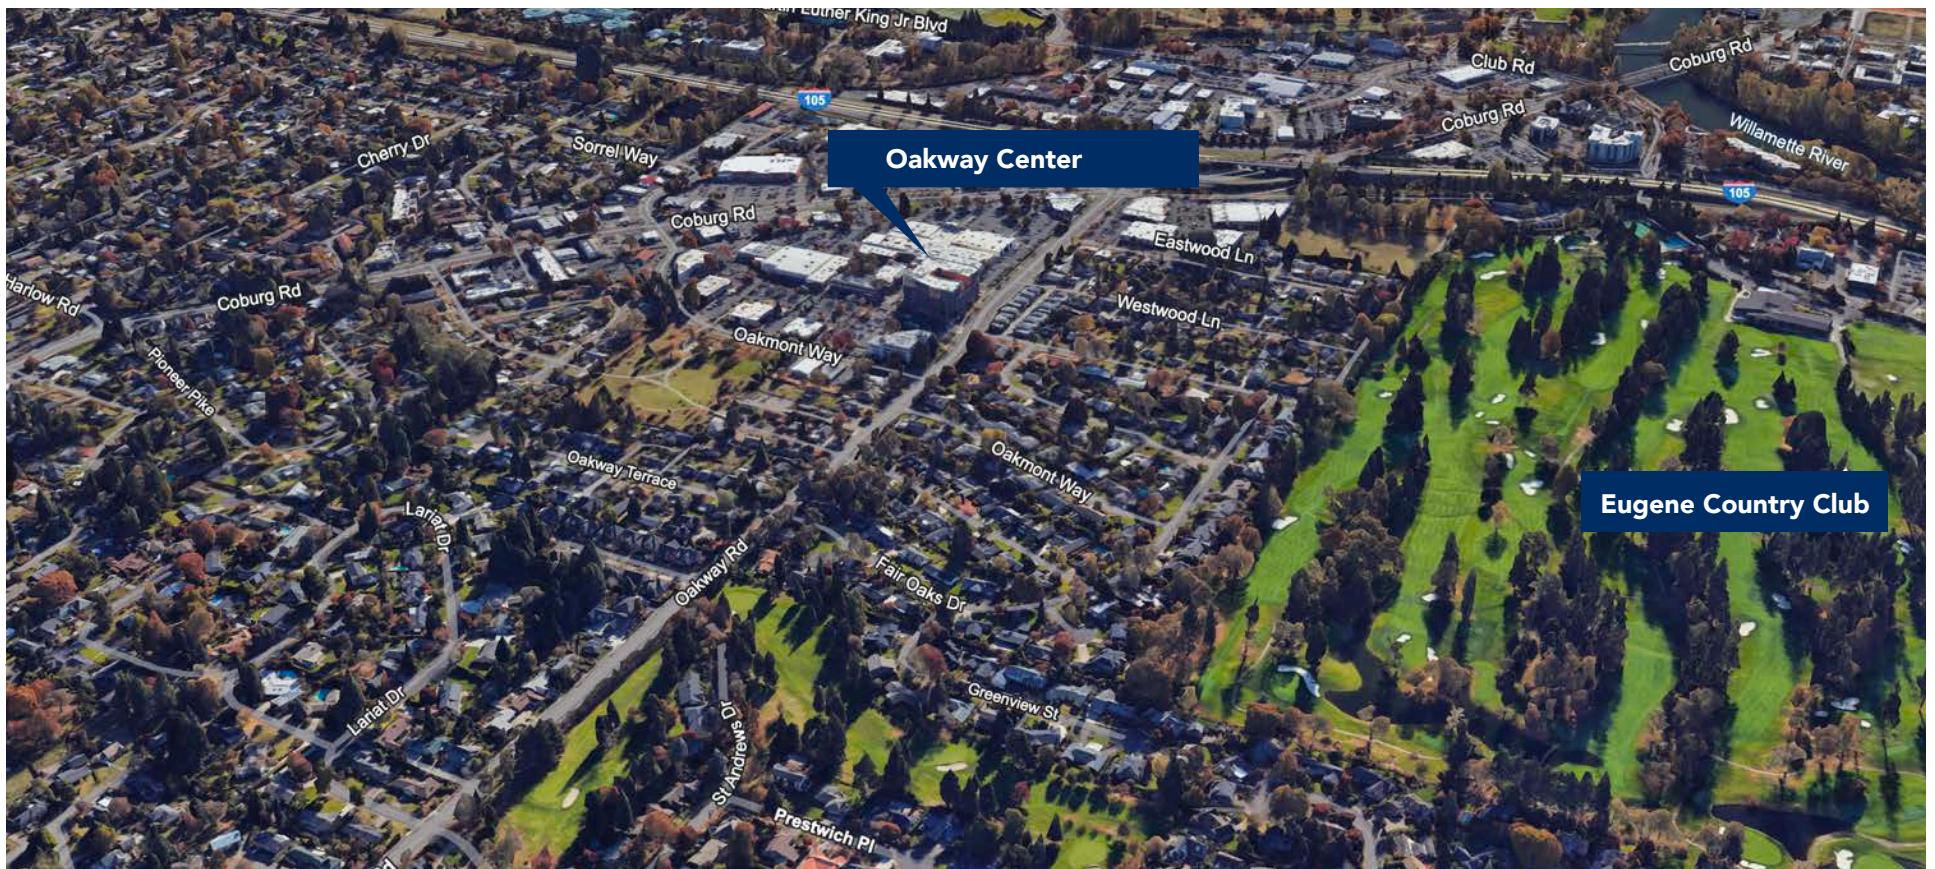

Location

Oakway Center,
Eugene OR 97401

Licensed in the
State of Oregon.

CONTACT

Stephanie Seubert
stephanie@eebcre.com

(541) 345-4860

Alan Evans
alan@eebcre.com

(541) 345-4860

Jackson Seubert
jackson@eebcre.com

(541) 345-4860