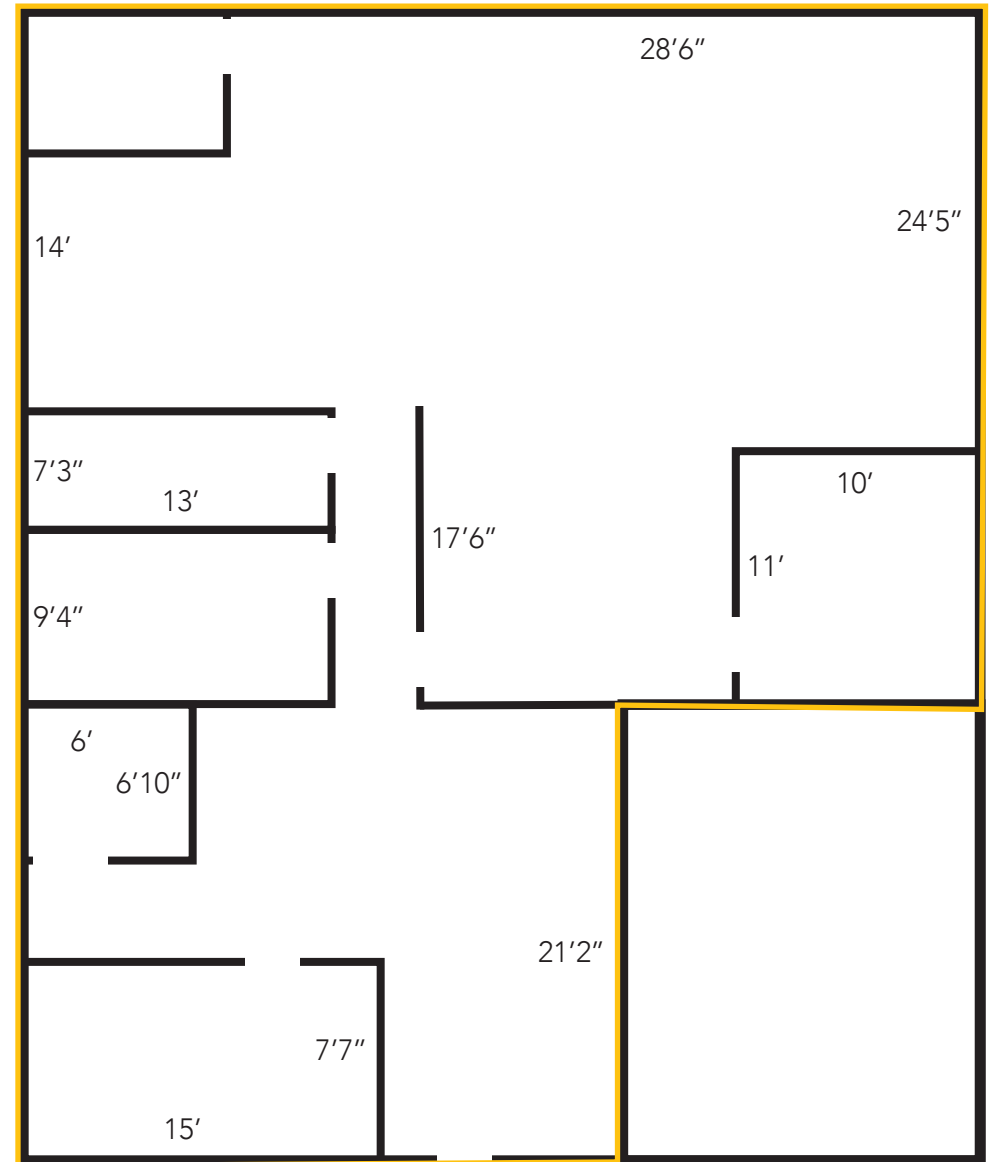

alan@eebcre.com

**Jackson
Seubert**

jackson@eebcre.com

(541) 345-4860

101 East Broadway
Suite #101
Eugene, OR 97401

Licensed in the
State of Oregon.

Space Highlights

- Approximately 1,645 square feet on the second floor of Oakway Center
- Reception area, large open work area, five (5) private offices, storage room
- Second floor space is fully accessible with elevator access
- \$1.45 per square foot, per month, fully serviced