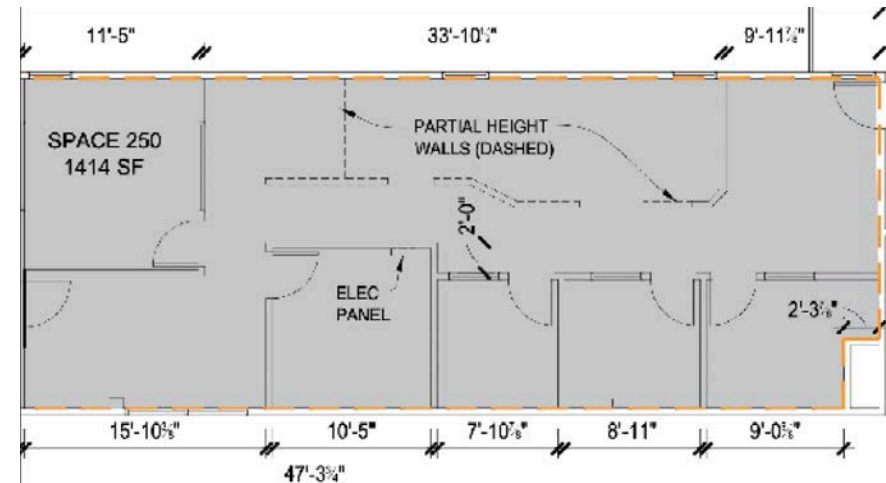

alan@eebcre.com

**Jackson
Seubert**

jackson@eebcre.com

(541) 345-4860

101 East Broadway
Suite #101
Eugene, OR 97401

Licensed in the
State of Oregon.

Space Highlights

- Approximately 1,250 square feet on the second floor of Oakway Center
- Semi-open office space with break room and four (4) private offices
- Second floor space is fully accessible with elevator access
- \$1.45 per square foot, per month, fully serviced