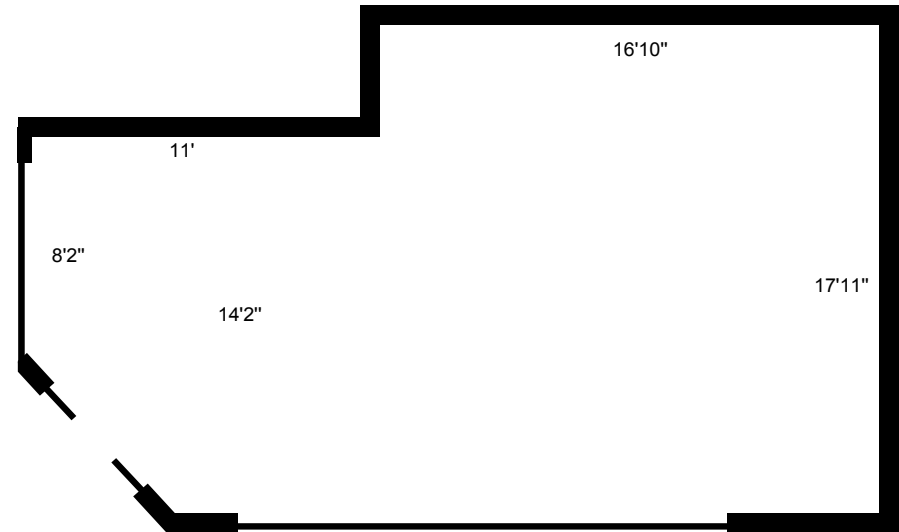

jackson@eebcre.com

(541) 345-4860

101 East Broadway
Suite #101
Eugene, OR 97401

Licensed in the
State of Oregon.

Space Highlights

- Approximately 534 square feet
- Open space with existing plumbing
- Great window exposure to the mall
- \$910.00 per month, NNN