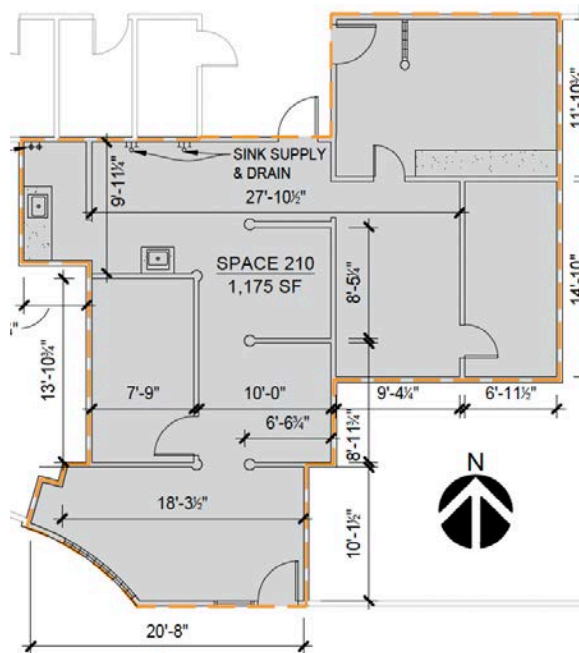

alan@eebcre.com

**Jackson
Seubert**

jackson@eebcre.com

(541) 345-4860

101 East Broadway
Suite #101
Eugene, OR 97401

Licensed in the
State of Oregon.

Space Highlights

- Approximately 1,175 square feet on the second floor of Oakway Center
- Large salon space with reception, lots of existing plumbing, 5 work stations, and abundant storage
- Second floor space is fully accessible with elevator access
- \$1.45 per square foot, per month, fully serviced