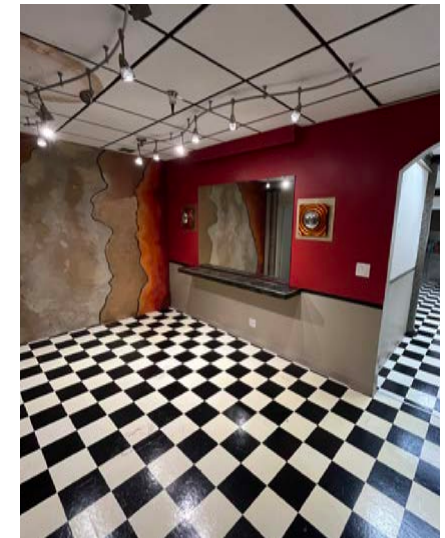

alan@eebcre.com

**Jackson
Seubert**

jackson@eebcre.com

(541) 345-4860

101 East Broadway
Suite #101
Eugene, OR 97401

Licensed in the
State of Oregon.

Space Highlights

- Approximately 1,175 square feet on the second floor of Oakway Center
- Large salon space with reception, lots of existing plumbing, 5 work stations, and abundant storage
- Second floor space is fully accessible with elevator access
- \$1.45 per square foot, per month, fully serviced