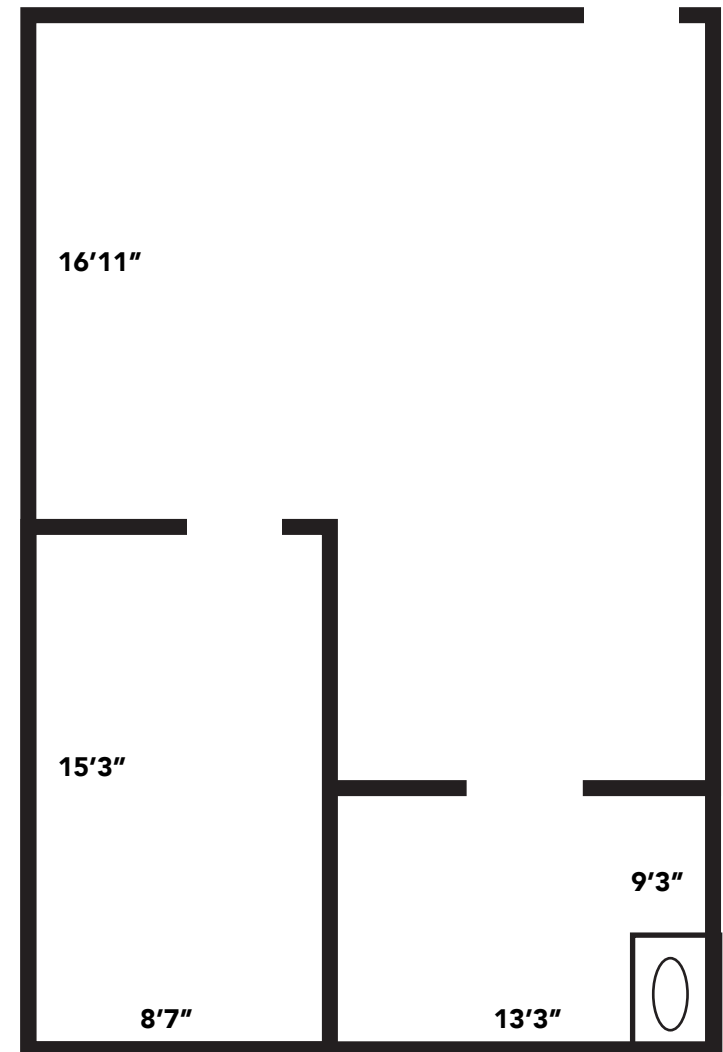

jackson@eebcre.com

(541) 345-4860

101 East Broadway
Suite #101
Eugene, OR 97401

Licensed in the
State of Oregon.

Space Highlights

- Approximately 872 square feet on the second floor of Oakway Center
- Large open work area, one (1) private office, plumbed kitchenette/break room
- Second floor space is fully accessible with elevator access
- \$1.45 per square foot, per month, fully serviced