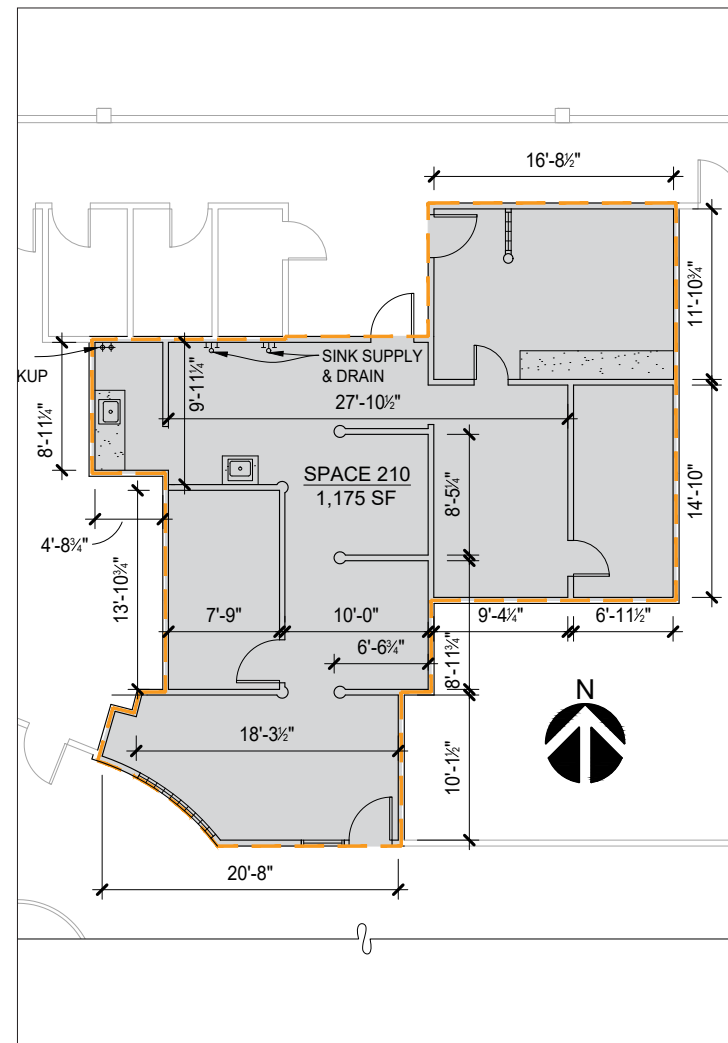

Alan Evans
alan@eebcre.com

Jackson Seubert
jackson@eebcre.com

(541) 345-4860

Licensed in the State of Oregon

Former Salon Space 210 Oakway Center

- Approximately 1,175 square feet on the second floor of Oakway Center
- Large salon space with reception, lots of existing plumbing, 5 work stations, and abundant storage
- Second floor space is fully accessible with elevator access
- \$1.45 per square foot, per month, fully serviced

Floorplan & Photos

Aerial Map