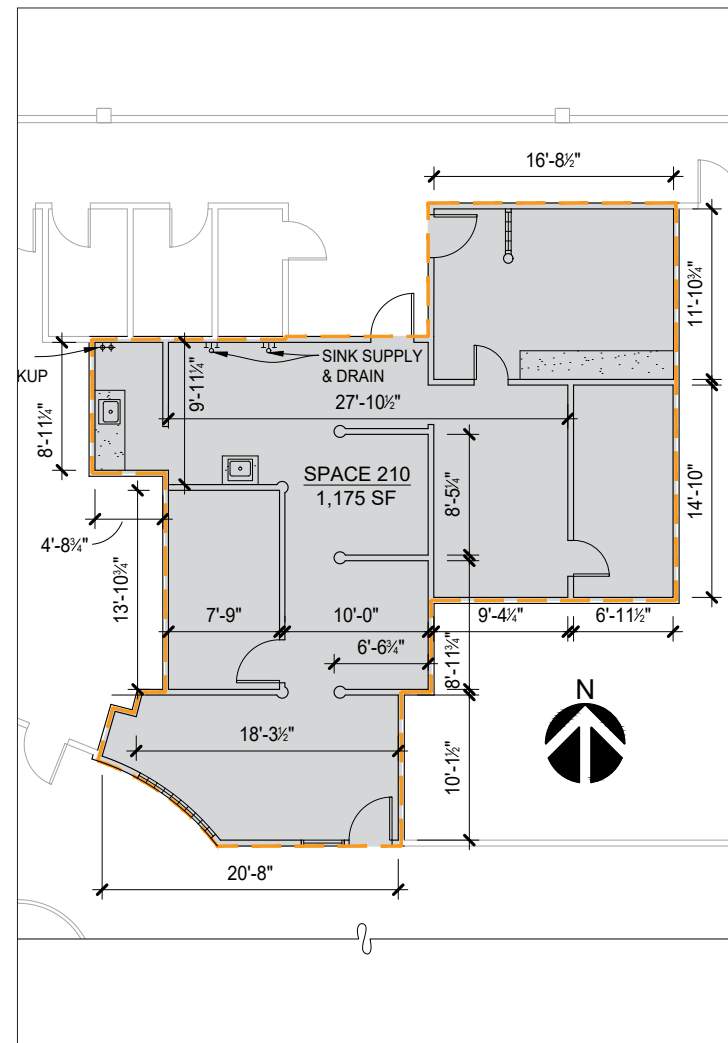

Floorplan & Photos