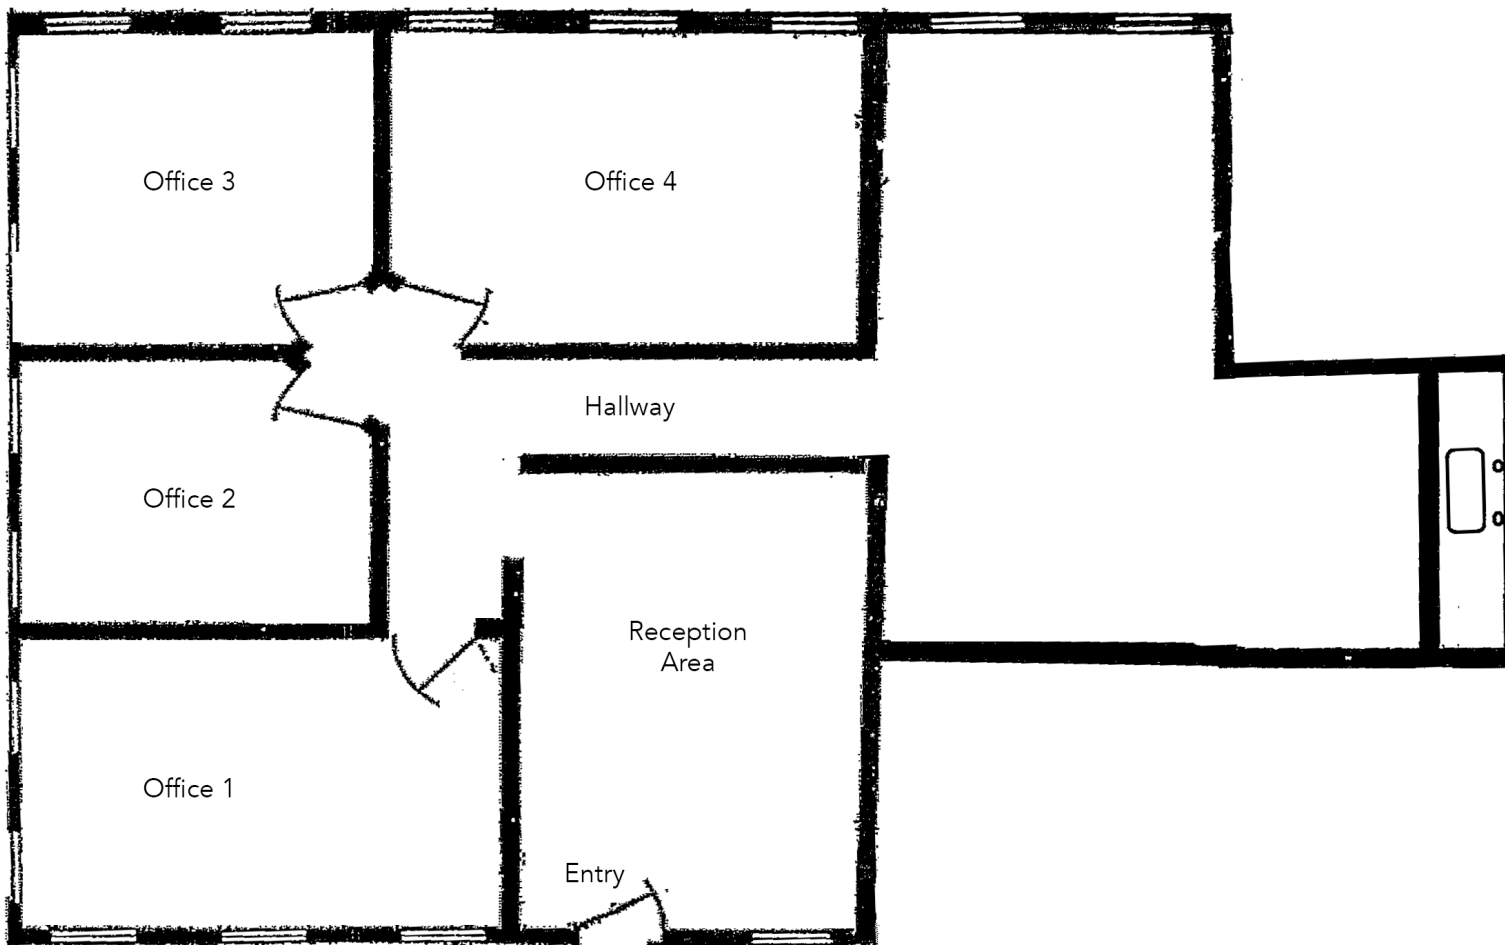

Jeff Elder
jeff@eebcre.com

(541) 345-4860

Professional Office Suite

- 1,472 square feet
- Four (4) large offices plus large open space
- Kitchen/Break room
- \$1.75 per square foot full service

Licensed in the State of Oregon

Floor Plan

921 COUNTRY CLUB RD.
SUITE 100 | 1,472 SQ. FT.

Site

Location