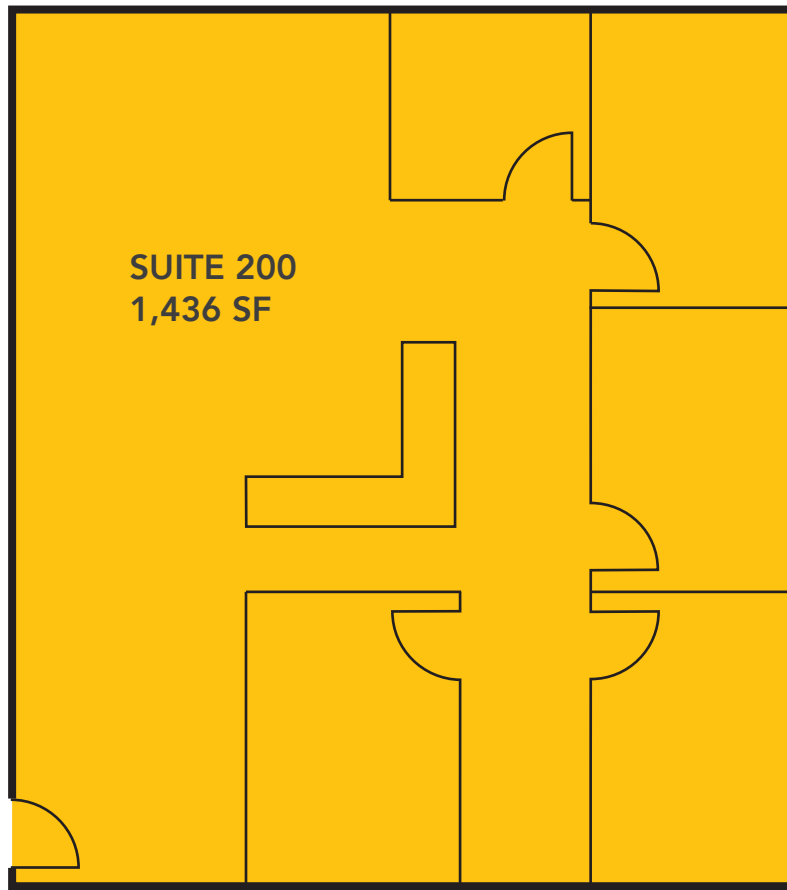

FOR LEASE

Professional Office Space

911 Country Club Rd.
Eugene, OR 97401

SUITE 200:

- 1,436 square feet
- Four (4) offices
- Reception
- Backroom/open space
- \$1.75 per square foot, full service

**Evans
Elder
Brown &
Seubert**

APPROX. 1,436 SQUARE FEET

Location

911 Country Club Road
Eugene, Oregon 97401

Evans
Elder
Brown &
Seubert

COMMERCIAL REAL ESTATE

CONTACT

**Ashley
Hope
Elder**

ashley@eebcre.com